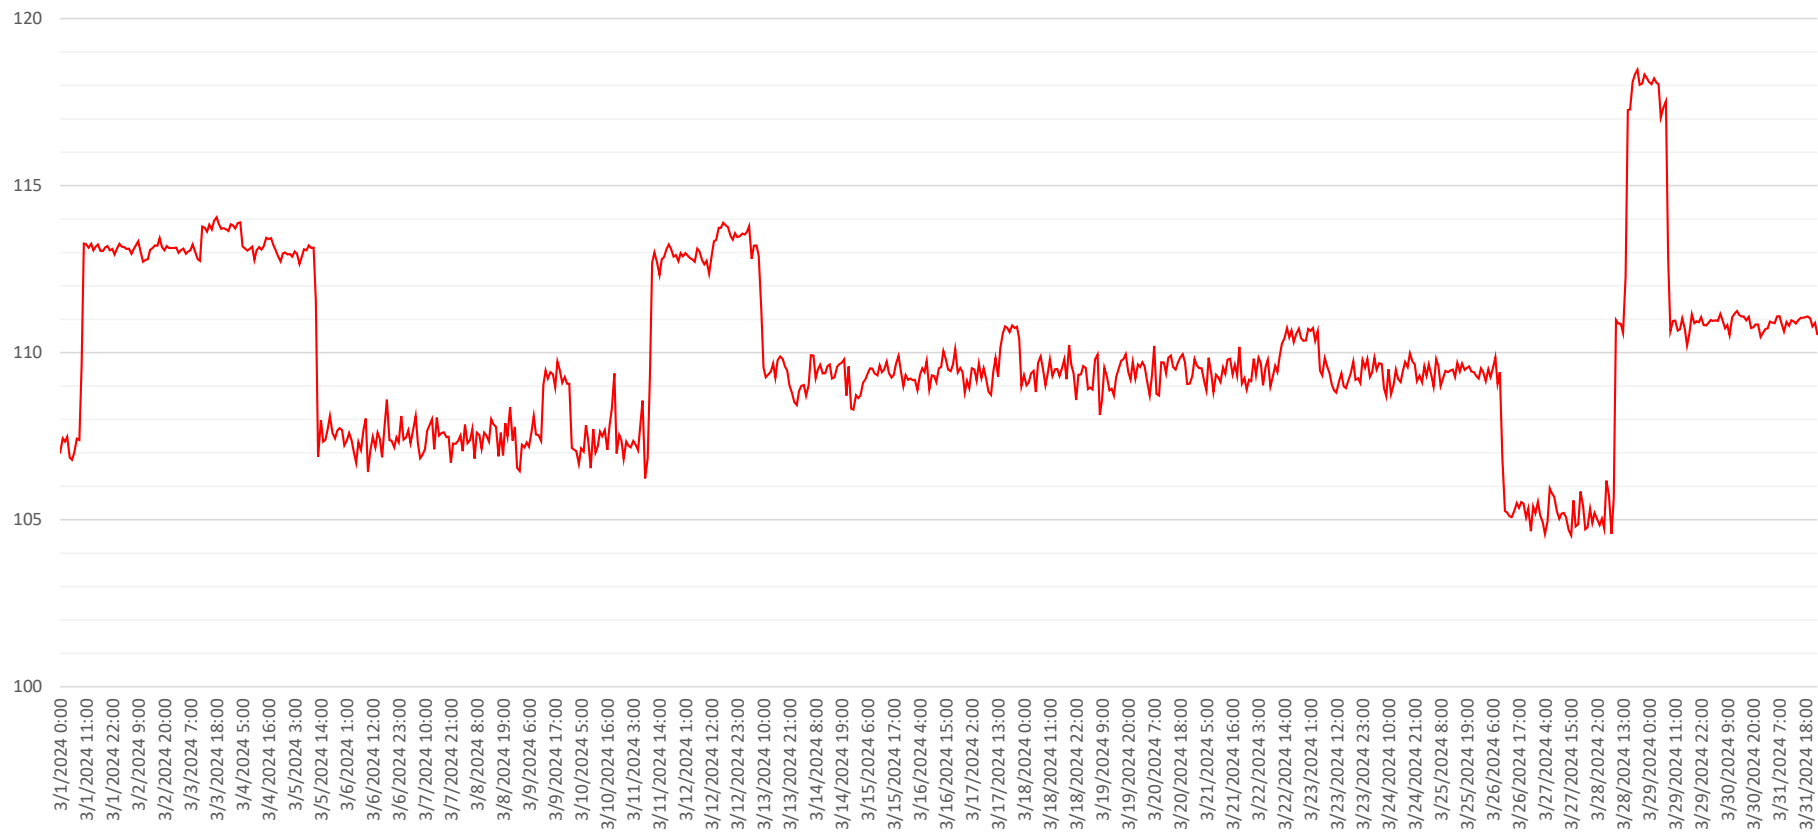

Hoist Headwater

Hoist Total Plant Flow

Silver Lake Headwater

Silver Lake Total Plant Flow