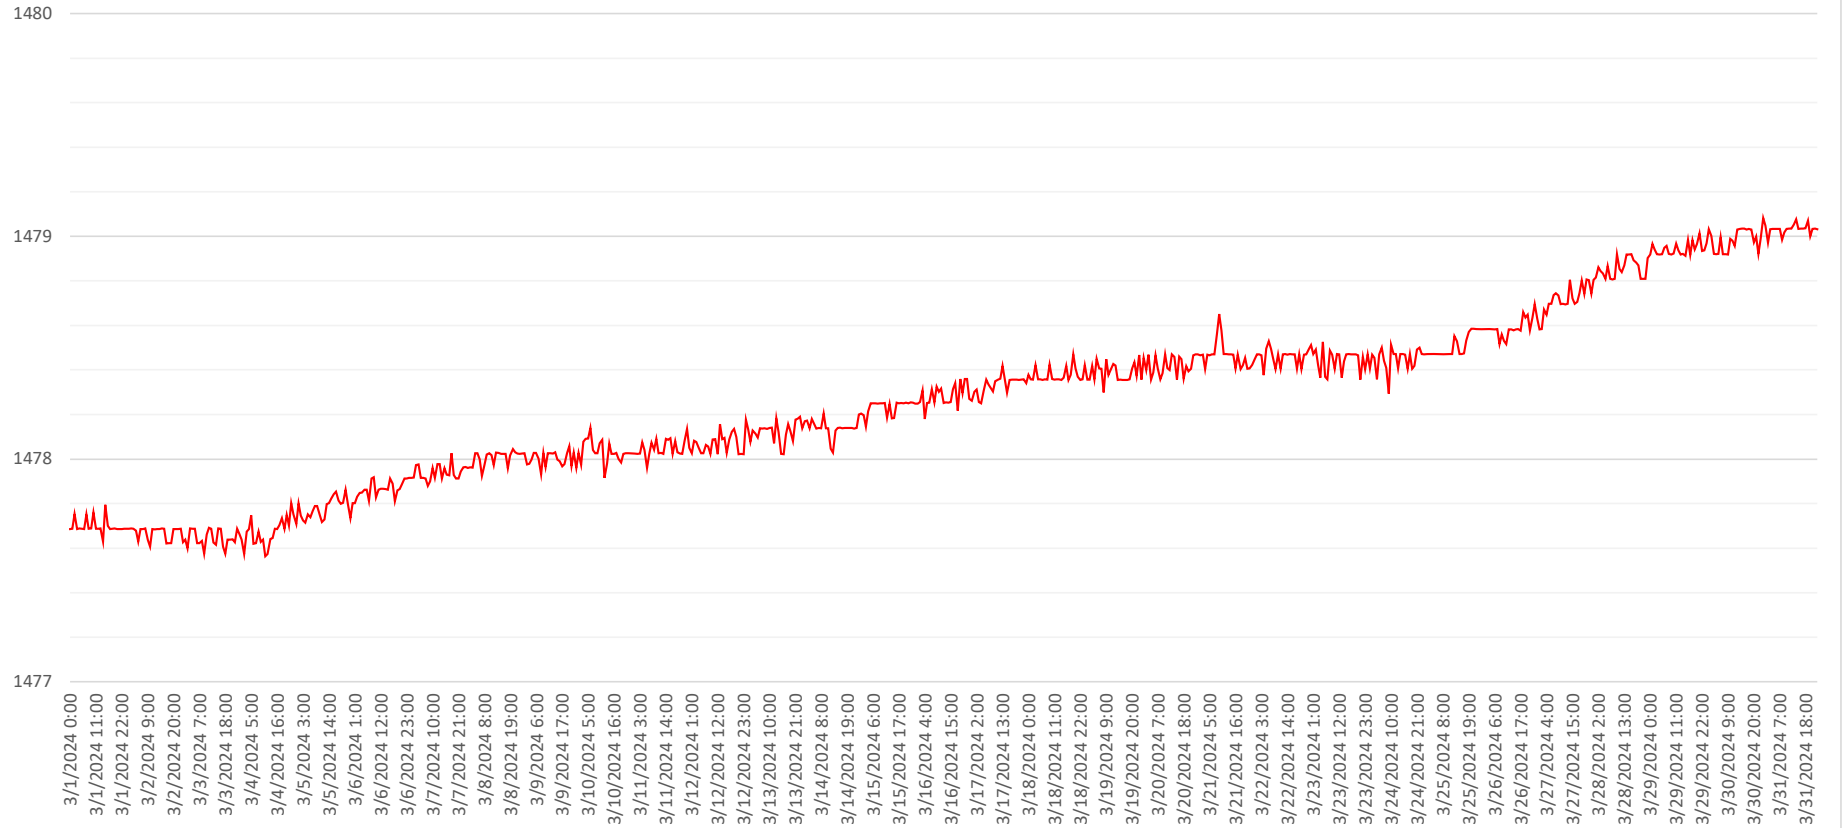

Hoist Headwater

Hoist Total Plant Flow

Silver Lake Headwater

Silver Lake Total Plant Flow