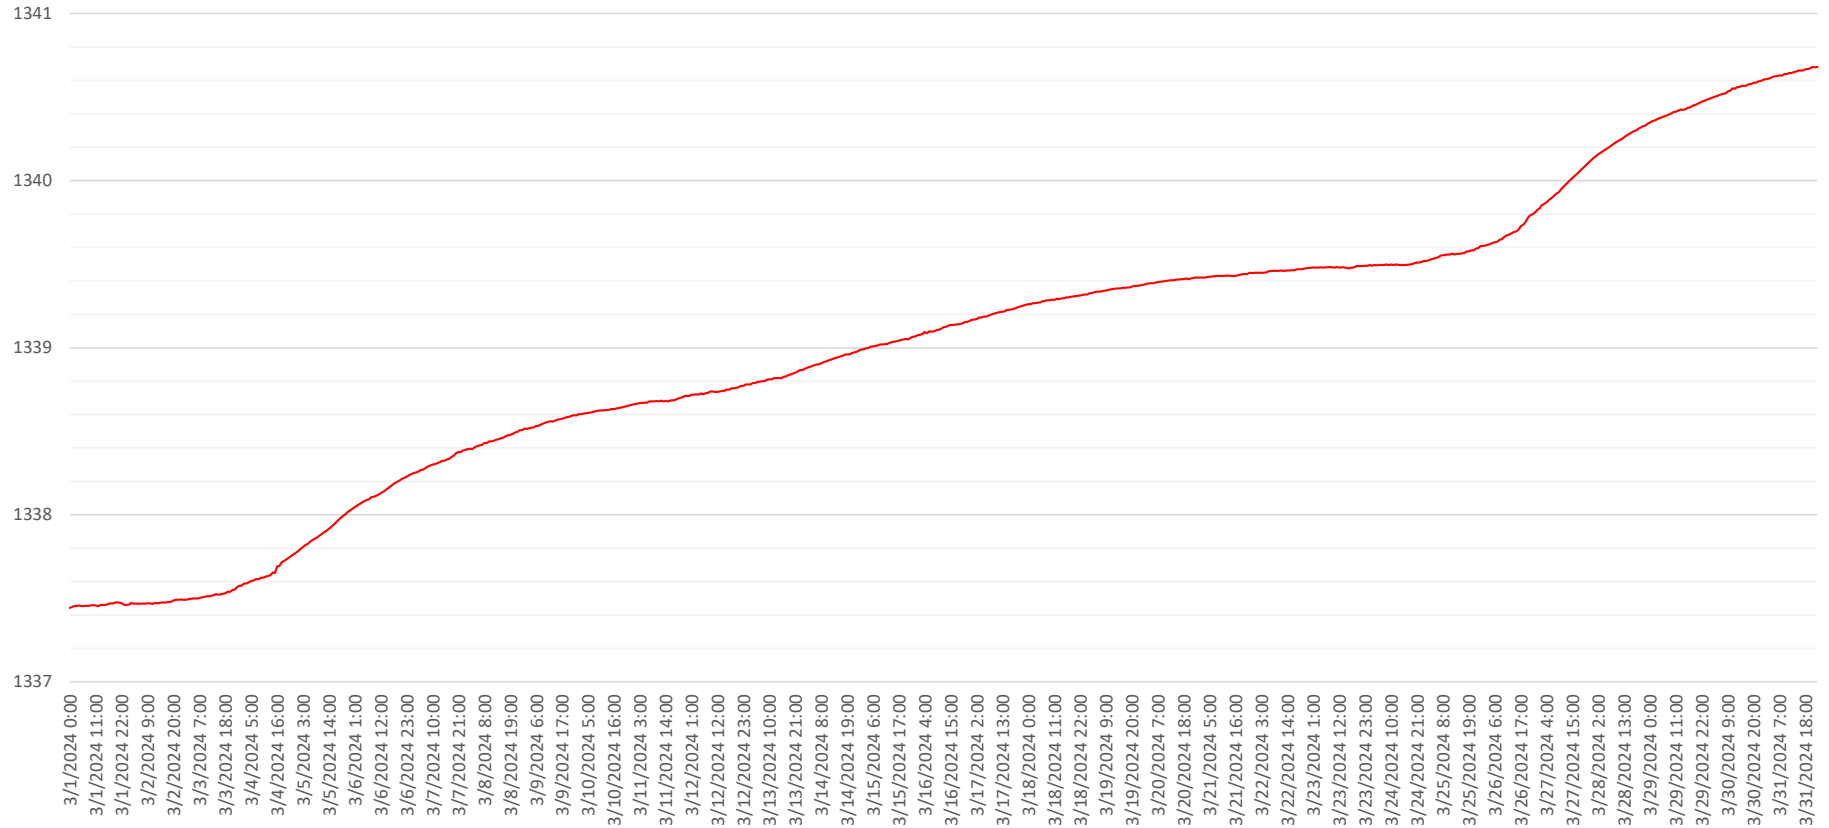

Hoist Headwater

Hoist Total Plant Flow

Silver Lake Headwater

Silver Lake Total Plant Flow